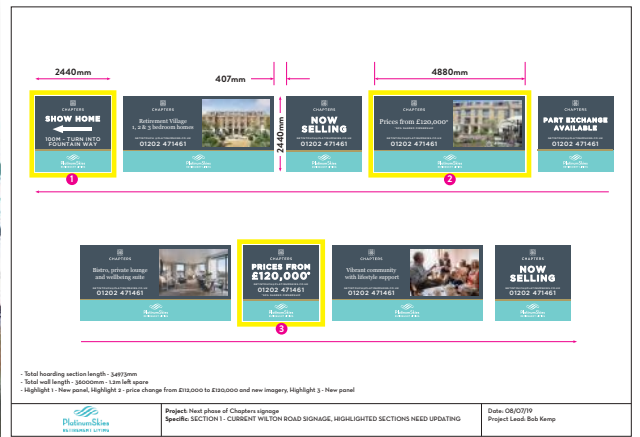

Interior/exterior signage

Chapters, Salisbury

Panel signage attached to perimeter wall

34973mm

Reception and directional
Chapters, Salisbury