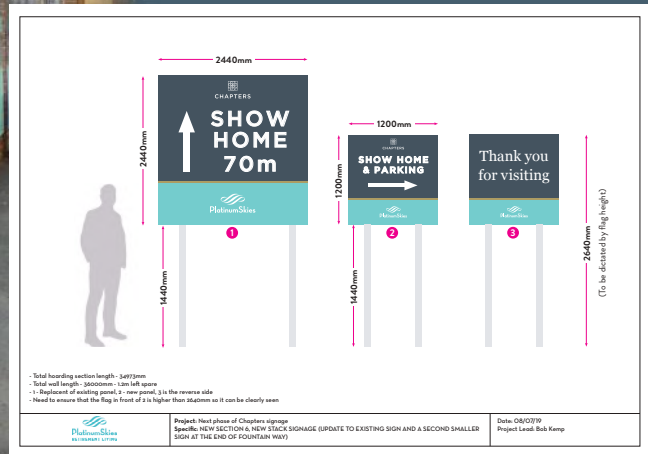

Interior/exterior signage

Chapters, Salisbury

Panel signage attached to perimeter wall

34973mm

Reception and directional
Chapters, Salisbury