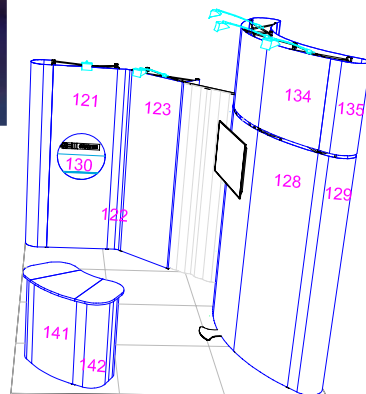

QEI stand

Earls Court, London

Copyright: Quadrant2Design

Graphic panels are annotated with the correct size	CAD DESIGNER	DI	/	MM	/	YYY
Final CAD Check list signed	STUDIO	/	/	/	/	YYY
All panels checked by designer	REPRO	/	/	/	/	YYY
All panels sent to print	PRODUCTION	/	/	/	/	YYY
All panels produced	STUDIO	DI	/	/	/	YYY
All panels checked for content	PRODUCTION	DI	/	/	/	YYY
Pre-build complete and checked for quality	PRODUCTION	DI	/	/	/	YYY

Queen Elizabeth II Centre

Show: The Meetings Show 2021
Date: 30 Sept - 01 Oct 2021
Venue: ExCeL, London

Size: 4m x 3m
Stand No: TMSH242

Designed by: BS / 25.08.2021
DWG: J10348_P1835_Panel
Positioning Plan