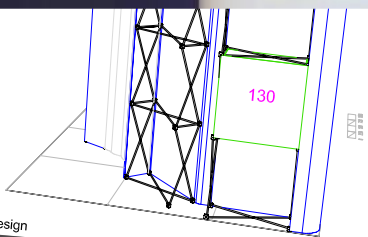

QEI stand

Earls Court, London

Copyright: Quadrant2Design

Graphic panels are annotated with the correct size	CAD DESIGNER	DI	/	MM	/	YYY
Final CAD Check list signed	STUDIO	/	/	/	/	YYY
All panels checked by designer	REPRO	/	/	/	/	YYY
All panels sent to print	PRODUCTION	/	/	/	/	YYY
All panels produced	STUDIO	DI	/	/	/	YYY
All panels checked for content	PRODUCTION	DI	/	/	/	YYY
Pre-build complete and checked for quality	PRODUCTION	DI	/	/	/	YYY

Queen Elizabeth II Centre

Show: The Meetings Show 2021
Date: 30 Sept - 01 Oct 2021
Venue: ExCeL, London

Size: 4m x 3m
Stand No: TMSH242

Designed by: BS / 25.08.2021
DWG: J10348_P1835_Panel
Positioning Plan